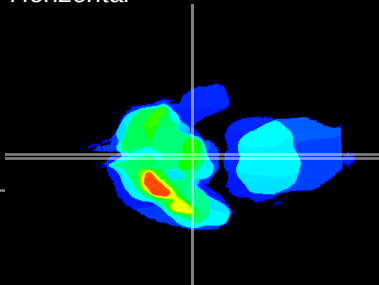

Coronal

Sagittal-R

Sagittal-L

ViBrism: CX07949
Horizontal

ME