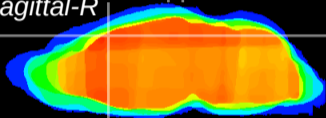

Coronal

Sagittal-R

Sagittal-L

ViBrism: CX07950
Horizontal

Cx motor