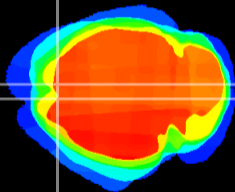

Coronal

Sagittal-R

Sagittal-L

ViBrism: CX07950
Horizontal

Cx motor