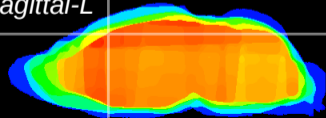

Coronal

Sagittal-R

Sagittal-L

ViBrism: CX07950
Horizontal

Cx motor