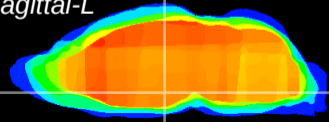

Coronal

Sagittal-R

Sagittal-L

ViBrism: CX07950
Horizontal

DM