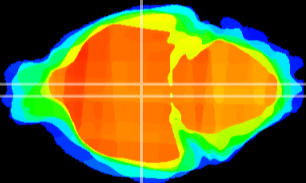

Coronal

Sagittal-R

Sagittal-L

ViBrism: CX07950
Horizontal

DM