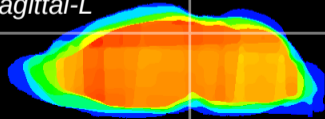

Coronal

Sagittal-R

Sagittal-L

ViBrism: CX07950
Horizontal

SC