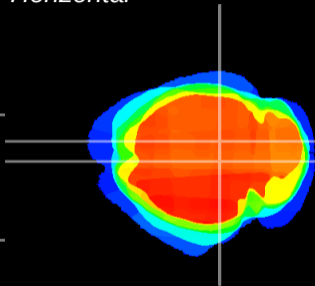

Coronal

Sagittal-R

Sagittal-L

ViBrism: CX07950
Horizontal

SC