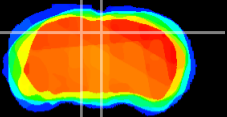

Coronal

Sagittal-R

Sagittal-L

ViBrism: CX07950
Horizontal

SC