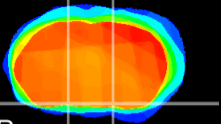

Coronal

Sagittal-R

Sagittal-L

ViBrism: CX07950
Horizontal

S0