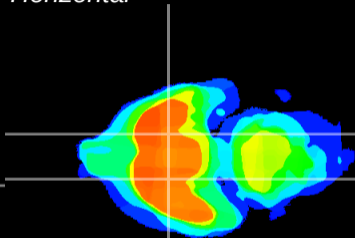

Coronal

Sagittal-R

Sagittal-L

ViBrism: CX07950
Horizontal

S0