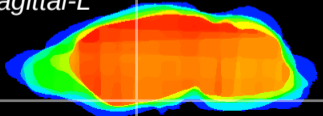

Coronal

Sagittal-R

Sagittal-L

ViBrism: CX07950
Horizontal

S0