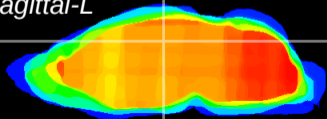

Coronal

Sagittal-R

Sagittal-L

ViBrism: CX07951
Horizontal

DG