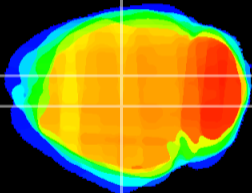

Coronal

Sagittal-R

Sagittal-L

ViBrism: CX07951
Horizontal

DG