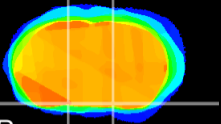

Coronal

Sagittal-R

Sagittal-L

ViBrism: CX07951
Horizontal

S0