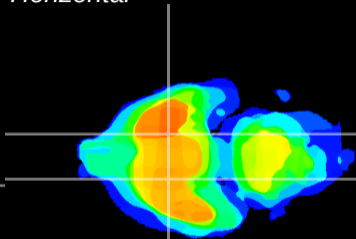

Coronal

Sagittal-R

Sagittal-L

ViBrism: CX07951
Horizontal

S0