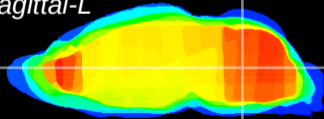

Coronal

Sagittal-R

Sagittal-L

ViBrism: CX07952
Horizontal

MVe