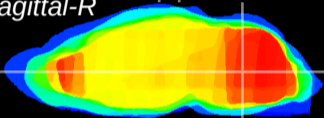

Coronal

Sagittal-R

Sagittal-L

ViBrism: CX07952
Horizontal

MVe