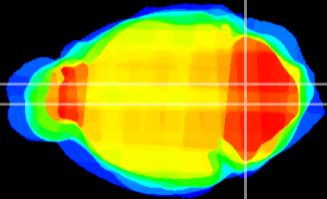

Coronal

Sagittal-R

Sagittal-L

ViBrism: CX07952
Horizontal

MVe