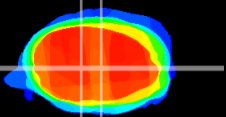

Coronal

Sagittal-R

Sagittal-L

ViBrism: CX07952
Horizontal

MVe