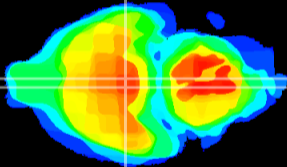

Coronal

Sagittal-R

Sagittal-L

ViBrism: CX07953
Horizontal

VMH