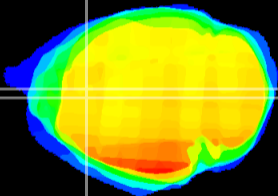

Coronal

Sagittal-R

Sagittal-L

ViBrism: CX07957
Horizontal

Cx cingulate