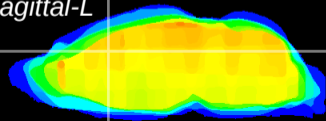

Coronal

Sagittal-R

Sagittal-L

ViBrism: CX07957
Horizontal

Cx cingulate