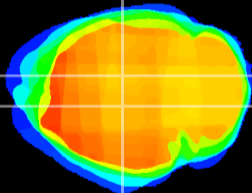

Coronal

Sagittal-R

Sagittal-L

ViBrism: CX07961
Horizontal

DG