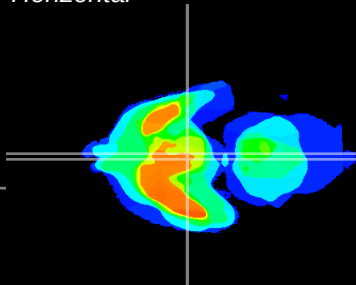

Coronal

Sagittal-R

Sagittal-L

ViBrism: CX07964
Horizontal

Arc