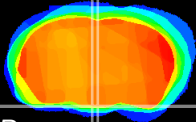

Coronal

Sagittal-R

Sagittal-L

ViBrism: CX07964
Horizontal

Arc