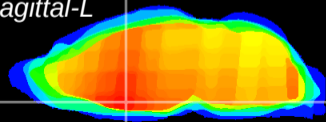

Coronal

Sagittal-R

Sagittal-L

ViBrism: CX07967
Horizontal

MPA