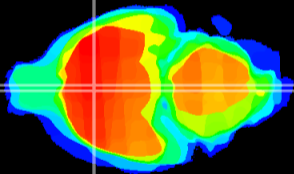

Coronal

Sagittal-R

Sagittal-L

ViBrism: CX07967
Horizontal

MPA