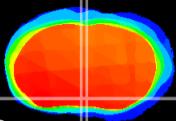

Coronal

Sagittal-R

Sagittal-L

ViBrism: CX07967
Horizontal

MPA