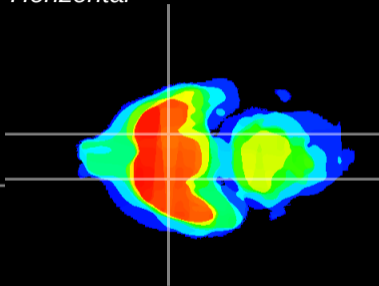

Coronal

Sagittal-R

Sagittal-L

ViBrisM: CX07968  
Horizontal

S0