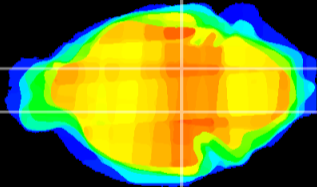

Coronal

Sagittal-R

Sagittal-L

ViBrism: CX07974
Horizontal

SN