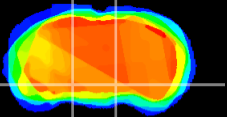

Coronal

Sagittal-R

Sagittal-L

ViBrism: CX07974
Horizontal

SN