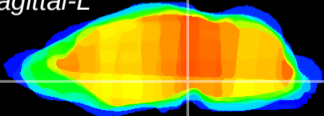

Coronal

Sagittal-R

Sagittal-L

ViBrism: CX07974
Horizontal

SN