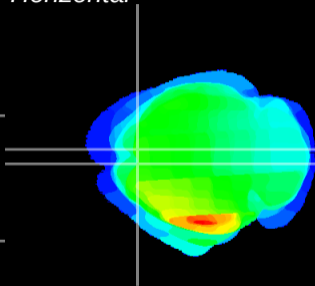

Coronal

Sagittal-R

Sagittal-L

ViBrism: CX07980
Horizontal

Cx motor