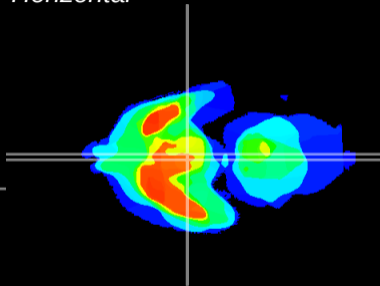

Coronal

Sagittal-R

Sagittal-L

ViBrism: CX07981
Horizontal

Arc