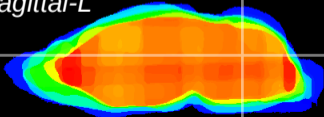

Coronal

Sagittal-R

Sagittal-L

ViBrism: CX07983
Horizontal

Cb nucleus