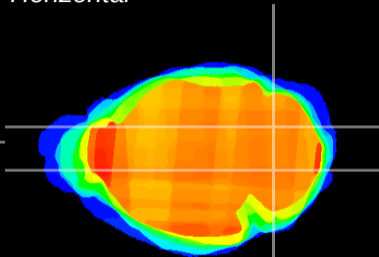

Coronal

Sagittal-R

Sagittal-L

ViBrism: CX07983
Horizontal

Cb nucleus