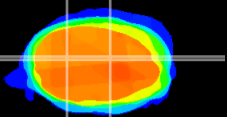

Coronal

Sagittal-R

Sagittal-L

ViBrism: CX07983
Horizontal

Cb nucleus