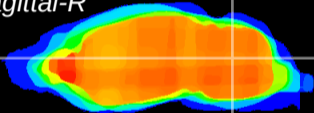

Coronal

Sagittal-R

Sagittal-L

ViBrism: CX07983
Horizontal

Cb nucleus