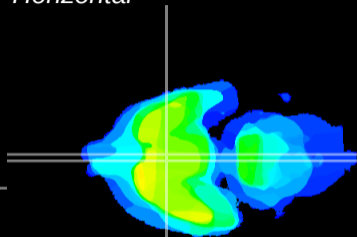

Coronal

Sagittal-R

Sagittal-L

ViBrism: CX07984
Horizontal

SCN