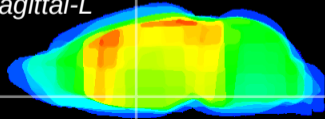

Coronal

Sagittal-R

Sagittal-L

ViBrisM: CX07984
Horizontal

SPa dorsal