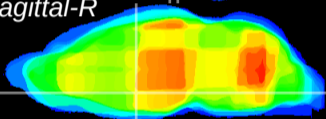

Coronal

Sagittal-R

Sagittal-L

ViBrism: CX07987
Horizontal

Pa