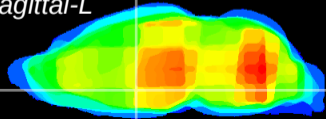

Coronal

Sagittal-R

Sagittal-L

ViBrism: CX07987
Horizontal

Pa