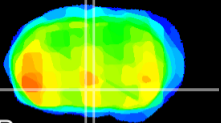

Coronal

Sagittal-R

Sagittal-L

ViBrism: CX07987
Horizontal

Pa