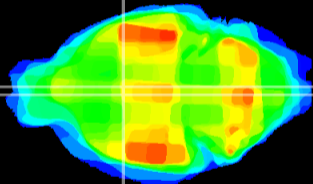

Coronal

Sagittal-R

Sagittal-L

ViBrism: CX07987
Horizontal

Pa