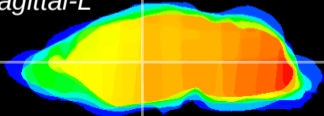

Coronal

Sagittal-R

Sagittal-L

ViBriSM: CX07990
Horizontal

VA/VL