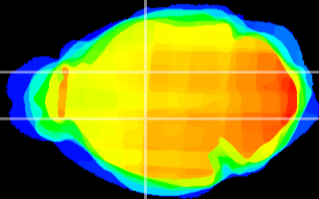

Coronal

Sagittal-R

Sagittal-L

ViBriSM: CX07990
Horizontal

VA/VL