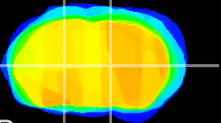

Coronal

Sagittal-R

Sagittal-L

ViBriSM: CX07990
Horizontal

VA/VL