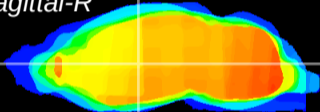

Coronal

Sagittal-R

Sagittal-L

ViBriSM: CX07990
Horizontal

VA/VL