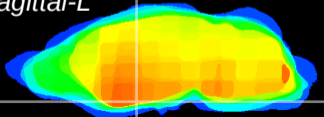

Coronal

Sagittal-R

Sagittal-L

ViBrism: CX07992
Horizontal

S0