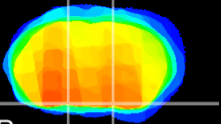

Coronal

Sagittal-R

Sagittal-L

ViBrism: CX07992
Horizontal

S0