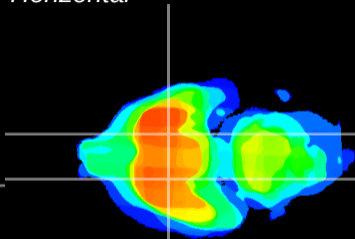

Coronal

Sagittal-R

Sagittal-L

ViBrism: CX07992
Horizontal

S0