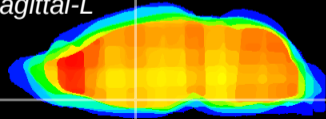

Coronal

Sagittal-R

Sagittal-L

ViBriSm: CX07993
Horizontal

SPa ventral