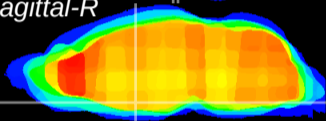

Coronal

Sagittal-R

Sagittal-L

ViBriSm: CX07993
Horizontal

SPa ventral