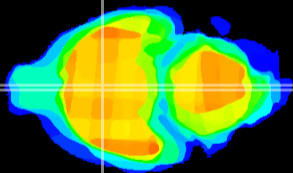

Coronal

Sagittal-R

Sagittal-L

ViBriSm: CX07993
Horizontal

SPa ventral