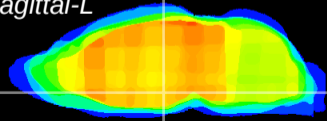

Coronal

Sagittal-R

Sagittal-L

ViBrism: CX08000
Horizontal

DM