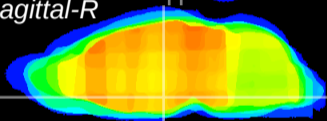

Coronal

Sagittal-R

Sagittal-L

ViBrism: CX08000
Horizontal

DM