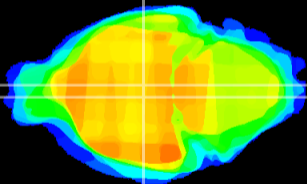

Coronal

Sagittal-R

Sagittal-L

ViBrism: CX08000
Horizontal

DM