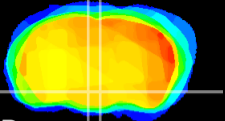

Coronal

Sagittal-R

Sagittal-L

ViBrism: CX08000
Horizontal

DM