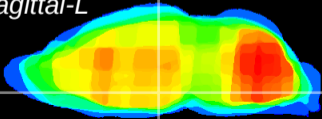

Coronal

Sagittal-R

Sagittal-L

ViBrism: CX08001
Horizontal

DM