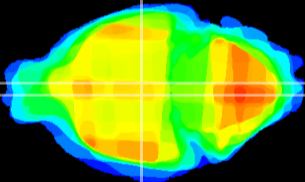

Coronal

Sagittal-R

Sagittal-L

ViBrism: CX08001
Horizontal

DM