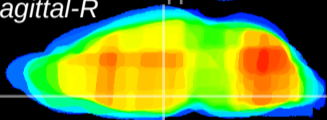

Coronal

Sagittal-R

Sagittal-L

ViBrism: CX08001
Horizontal

DM