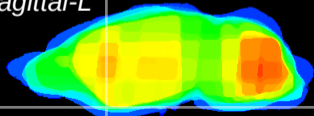

Coronal

Sagittal-R

Sagittal-L

ViBrism: CX08001
Horizontal

Tu