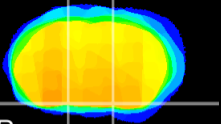

Coronal

Sagittal-R

Sagittal-L

ViBrism: CX08002
Horizontal

S0