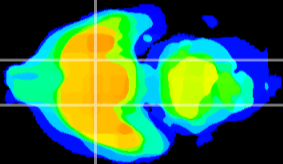

Coronal

Sagittal-R

Sagittal-L

ViBrism: CX08002
Horizontal

S0