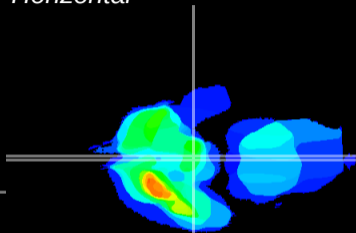

Coronal

Sagittal-R

Sagittal-L

ViBriSm: CX08006
Horizontal

ME