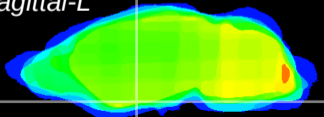

Coronal

Sagittal-R

Sagittal-L

ViBrism: CX08010
Horizontal

S0