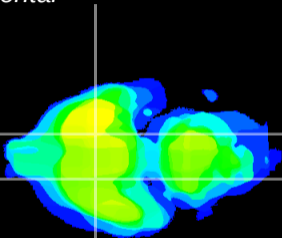

Coronal

Sagittal-R

Sagittal-L

ViBrism: CX08010
Horizontal

S0