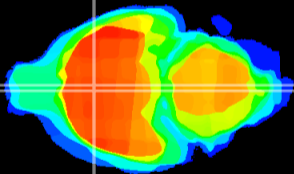

Coronal

Sagittal-R

Sagittal-L

ViBriSM: CX08013  
Horizontal

MPA