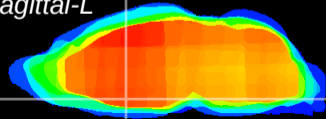

Coronal

Sagittal-R

Sagittal-L

ViBriSM: CX08013  
Horizontal

MPA