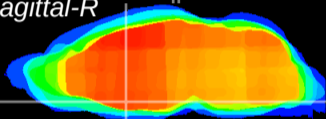

Coronal

Sagittal-R

Sagittal-L

ViBriSM: CX08013  
Horizontal

MPA