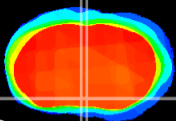

Coronal

Sagittal-R

Sagittal-L

ViBriSM: CX08013  
Horizontal

MPA