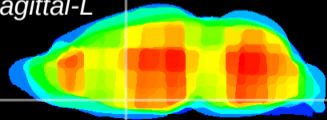

Coronal

Sagittal-R

Sagittal-L

ViBrism: CX08018
Horizontal

MPA