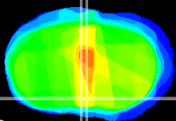

Coronal

Sagittal-R

Sagittal-L

ViBrism: CX08018
Horizontal

MPA