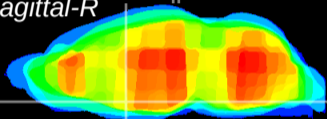

Coronal

Sagittal-R

Sagittal-L

ViBrism: CX08018
Horizontal

MPA