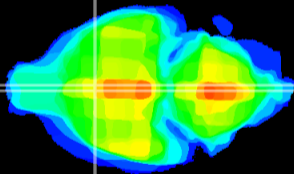

Coronal

Sagittal-R

Sagittal-L

ViBrism: CX08018
Horizontal

MPA