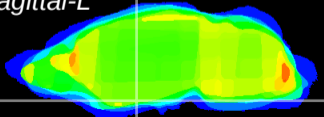

Coronal

Sagittal-R

Sagittal-L

ViBrism: CX08020
Horizontal

S0