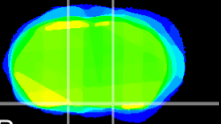

Coronal

Sagittal-R

Sagittal-L

ViBrism: CX08020
Horizontal

S0