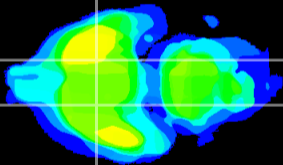

Coronal

Sagittal-R

Sagittal-L

ViBrism: CX08020
Horizontal

S0