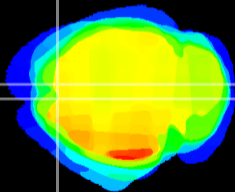

Coronal

Sagittal-R

Sagittal-L

ViBriSM: CX08025
Horizontal

Cx motor