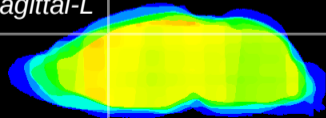

Coronal

Sagittal-R

Sagittal-L

ViBriSM: CX08025
Horizontal

Cx motor