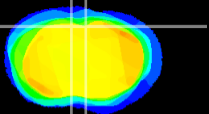

Coronal

Sagittal-R

Sagittal-L

ViBriSM: CX08025
Horizontal

Cx motor