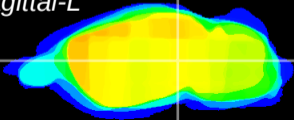

Coronal

Sagittal-R

Sagittal-L

ViBrism: CX08025
Horizontal

MG