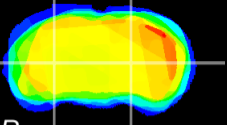

Coronal

Sagittal-R

Sagittal-L

ViBrism: CX08025
Horizontal

MG