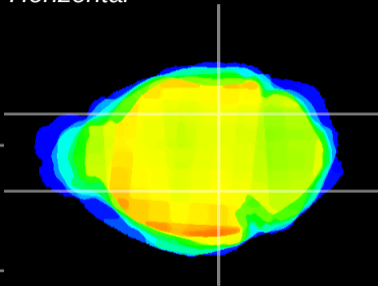

Coronal

Sagittal-R

Sagittal-L

ViBrism: CX08025
Horizontal

MG