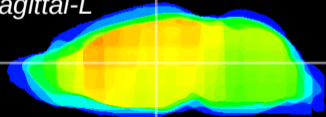

Coronal

Sagittal-R

Sagittal-L

ViBrism: CX08030
Horizontal

MD