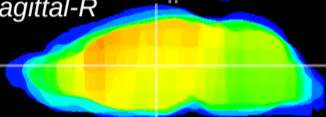

Coronal

Sagittal-R

Sagittal-L

ViBrism: CX08030
Horizontal

MD