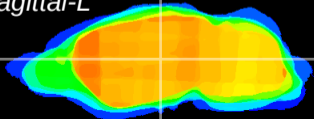

Coronal

Sagittal-R

Sagittal-L

ViBrism: CX08031
Horizontal

VPM/VPL