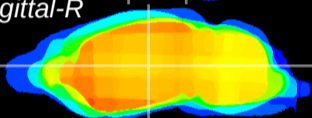

Coronal

Sagittal-R

Sagittal-L

ViBrism: CX08031
Horizontal

VPM/VPL