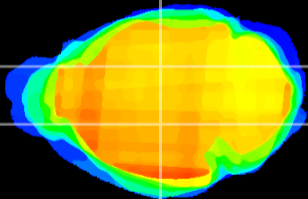

Coronal

Sagittal-R

Sagittal-L

ViBrism: CX08031
Horizontal

VPM/VPL