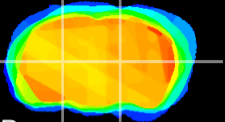

Coronal

Sagittal-R

Sagittal-L

ViBrism: CX08031
Horizontal

VPM/VPL