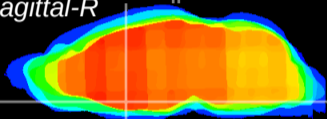

Coronal

Sagittal-R

Sagittal-L

ViBriSM: CX08034
Horizontal

MPA