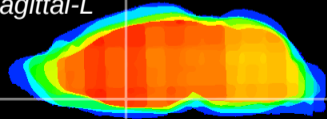

Coronal

Sagittal-R

Sagittal-L

ViBriSM: CX08034
Horizontal

MPA