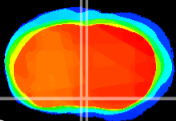

Coronal

Sagittal-R

Sagittal-L

ViBriSM: CX08034
Horizontal

MPA