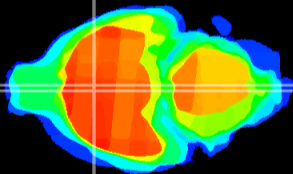

Coronal

Sagittal-R

Sagittal-L

ViBriSM: CX08034
Horizontal

MPA