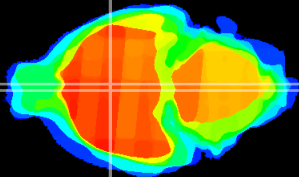

Coronal

Sagittal-R

Sagittal-L

ViBrisM: CX08034
Horizontal

SPa dorsal