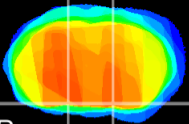

Coronal

Sagittal-R

Sagittal-L

ViBrisM: CX08035
Horizontal

S0