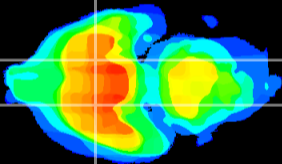

Coronal

Sagittal-R

Sagittal-L

ViBrisM: CX08035
Horizontal

S0