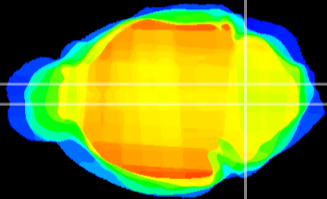

Coronal

Sagittal-R

Sagittal-L

ViBrism: CX08036
Horizontal

MVe