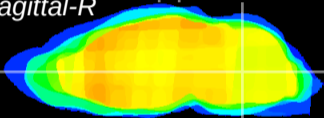

Coronal

Sagittal-R

Sagittal-L

ViBrism: CX08036
Horizontal

MVe