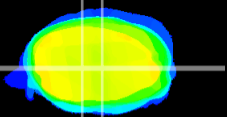

Coronal

Sagittal-R

Sagittal-L

ViBrism: CX08036
Horizontal

MVe