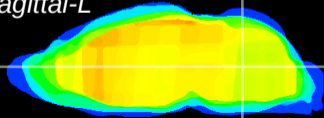

Coronal

Sagittal-R

Sagittal-L

ViBrism: CX08036
Horizontal

MVe