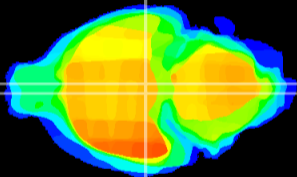

Coronal

Sagittal-R

Sagittal-L

ViBrism: CX08037
Horizontal

M