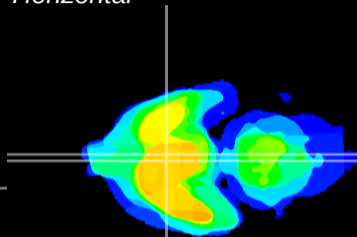

Coronal

Sagittal-R

Sagittal-L

ViBrism: CX08037
Horizontal

SCN