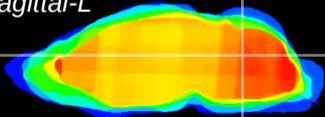

Coronal

Sagittal-R

Sagittal-L

ViBrism: CX08045
Horizontal

Cb nucleus