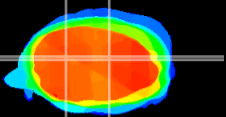

Coronal

Sagittal-R

Sagittal-L

ViBrism: CX08045
Horizontal

Cb nucleus