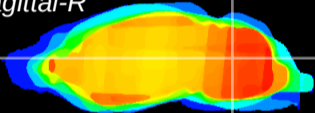

Coronal

Sagittal-R

Sagittal-L

ViBrism: CX08045
Horizontal

Cb nucleus