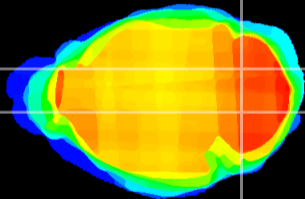

Coronal

Sagittal-R

Sagittal-L

ViBrism: CX08045
Horizontal

Cb nucleus