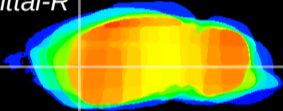

Coronal

Sagittal-R

Sagittal-L

ViBrisM: CX08051
Horizontal

CPU lateral