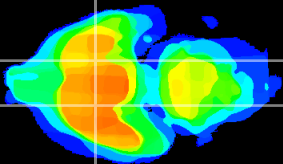

Coronal

Sagittal-R

Sagittal-L

ViBrisM: CX08056  
Horizontal

S0