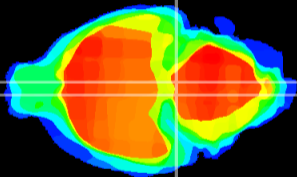

Coronal

Sagittal-R

Sagittal-L

ViBrism: CX08059
Horizontal

Pn