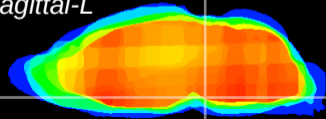

Coronal

Sagittal-R

Sagittal-L

ViBrism: CX08059
Horizontal

Pn