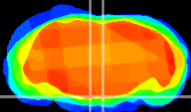

Coronal

Sagittal-R

Sagittal-L

ViBrism: CX08059
Horizontal

Pn