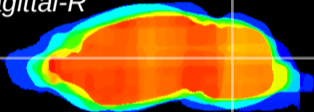

Coronal

Sagittal-R

Sagittal-L

ViBrism: CX08060  
Horizontal

Cb nucleus