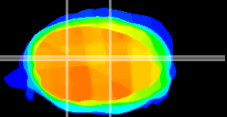

Coronal

Sagittal-R

Sagittal-L

ViBrism: CX08060  
Horizontal

Cb nucleus