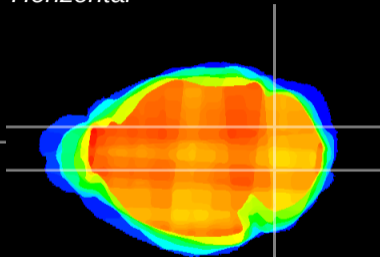

Coronal

Sagittal-R

Sagittal-L

ViBrism: CX08060  
Horizontal

Cb nucleus