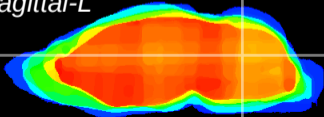

Coronal

Sagittal-R

Sagittal-L

ViBrism: CX08060  
Horizontal

Cb nucleus