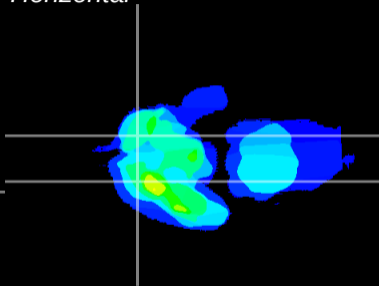

Coronal

Sagittal-R

Sagittal-L

ViBrism: CX08061  
Horizontal

Tu