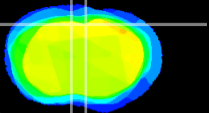

Coronal

Sagittal-R

Sagittal-L

ViBrism: CX08064
Horizontal

Cx motor