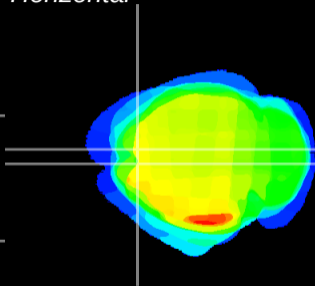

Coronal

Sagittal-R

Sagittal-L

ViBrism: CX08064
Horizontal

Cx motor