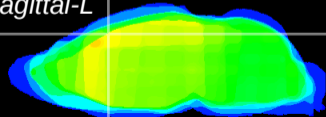

Coronal

Sagittal-R

Sagittal-L

ViBrism: CX08064
Horizontal

Cx motor