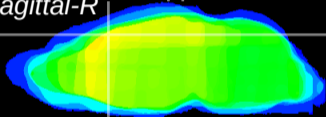

Coronal

Sagittal-R

Sagittal-L

ViBrism: CX08064
Horizontal

Cx motor